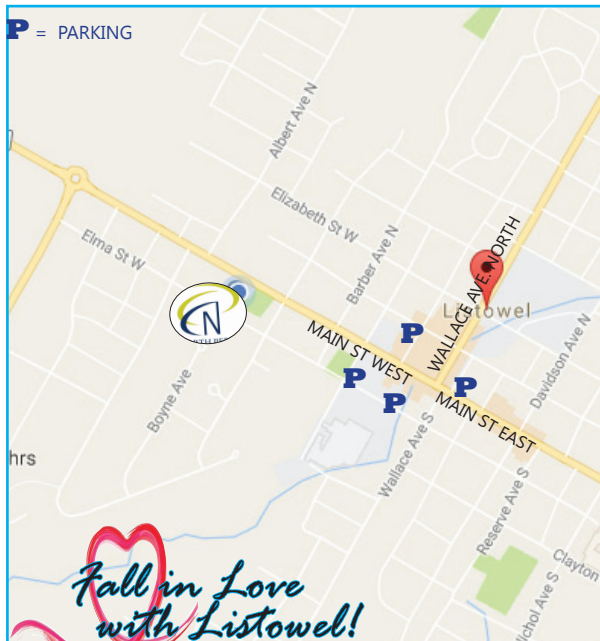

Being known for Listowel Car City and the place to celebrate Paddyfest- there's so much to discover! We invite you to explore more, each time you return for another visit!

Relaxing Atmosphere

- The Back 9 Golf & Sports Bar**
140 Main St. W (back) 519-291-6618
- Crabby Joes**
110 Main St. W 519-291-1010
- Diana Sweets Restaurant**
190 Main St. W 519-291-3610
- Listowel Golf Club's Restaurant**
Fairlane Road 519-291-2500
- Veky's International Cuisine**
245 Main St East 519-291-5455

Quick & Convenient

- Dairy Queen**
160 Mitchell Rd. S 519-291-1401
- Kitchen Cupboard & Icebox Deli Counter**
105 Elizabeth St West 519-291-4777
- McDonald's Restaurant**
970 Wallace Ave. N. 519-291-3653
- Pita Pit**
163 Main St. West..... 226-430-7482
- Tim Horton's two locations**
 1. North End: 836 Wallace Ave. North
 2. West End: 165 Mitchell Ave. South

LISTOWEL'S DINING GUIDE

The North Perth Chamber of Commerce welcomes visitors to our community!

Shop, Dine and Discover Listowel
 ** featuring our Chamber Members

Pizza Places

- New Orlean's Pizza**
308 Main St East..... 519-291-2044

A Chamber Member Sticker is always proudly displayed on a business establishment's door or window!

Please support these community minded businesses.